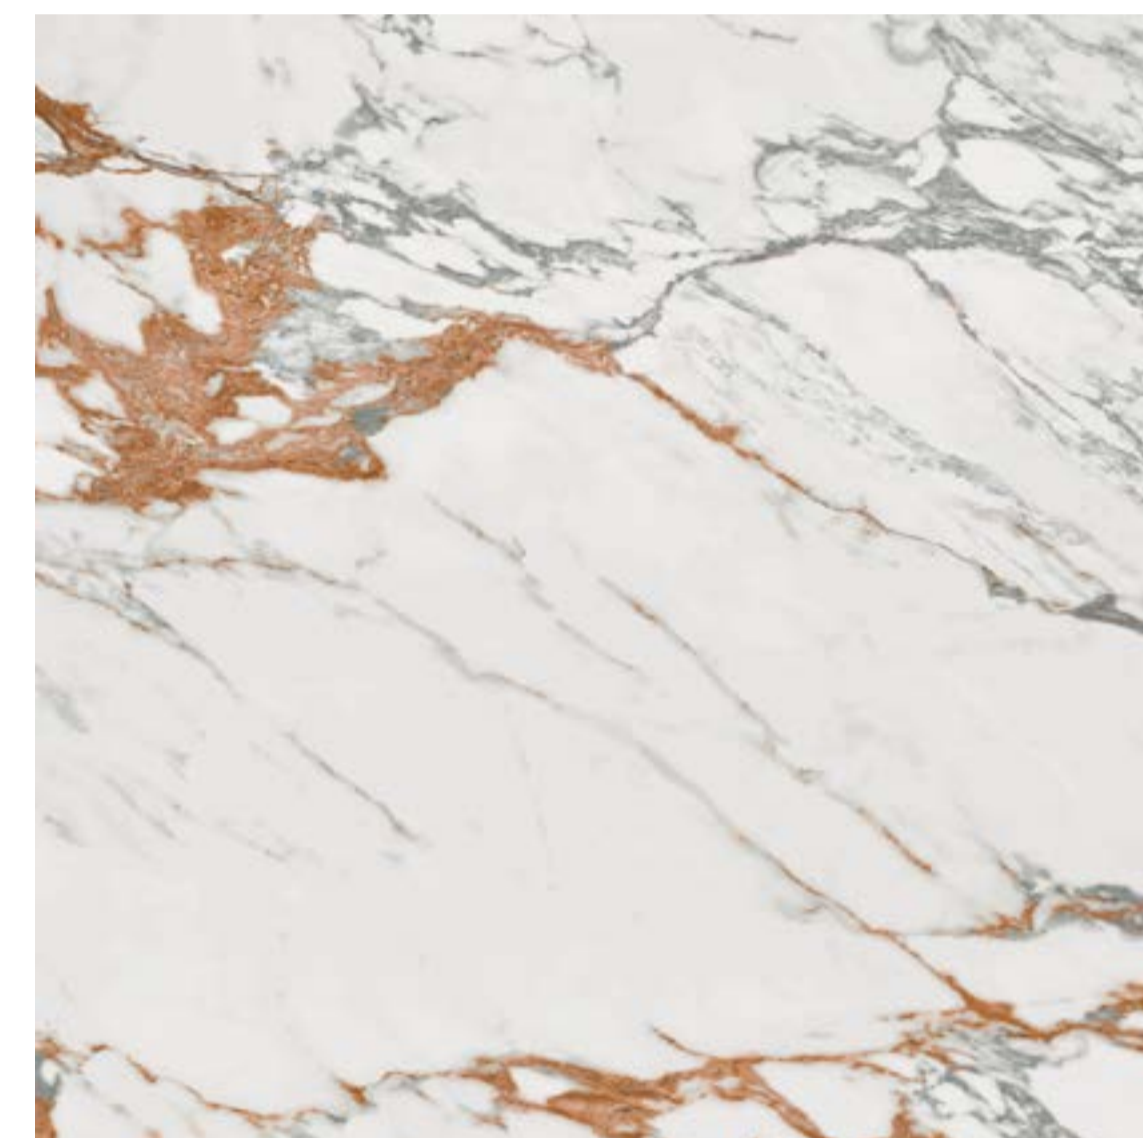

Barroque

120x120
Acabado Pulido
Porcelánico Esmaltado Ultra Brillante
Pared: Interior | Exterior | Fachada
Piso: Interior | Residencial | Comercial ligero

1 pzas
1.44 m²